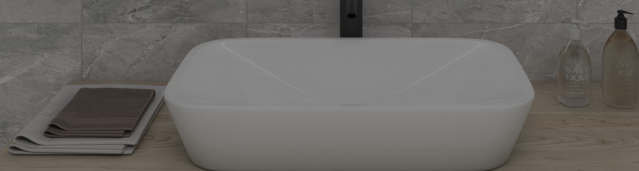

MODEL : 2029

MODEL	SHAPE	INSTRUMENTATION	SIZE	THICKNESS	LED (COLOR)	TOUCH	PRICE
2029			50*70cm	4mm	White	☐ ☒